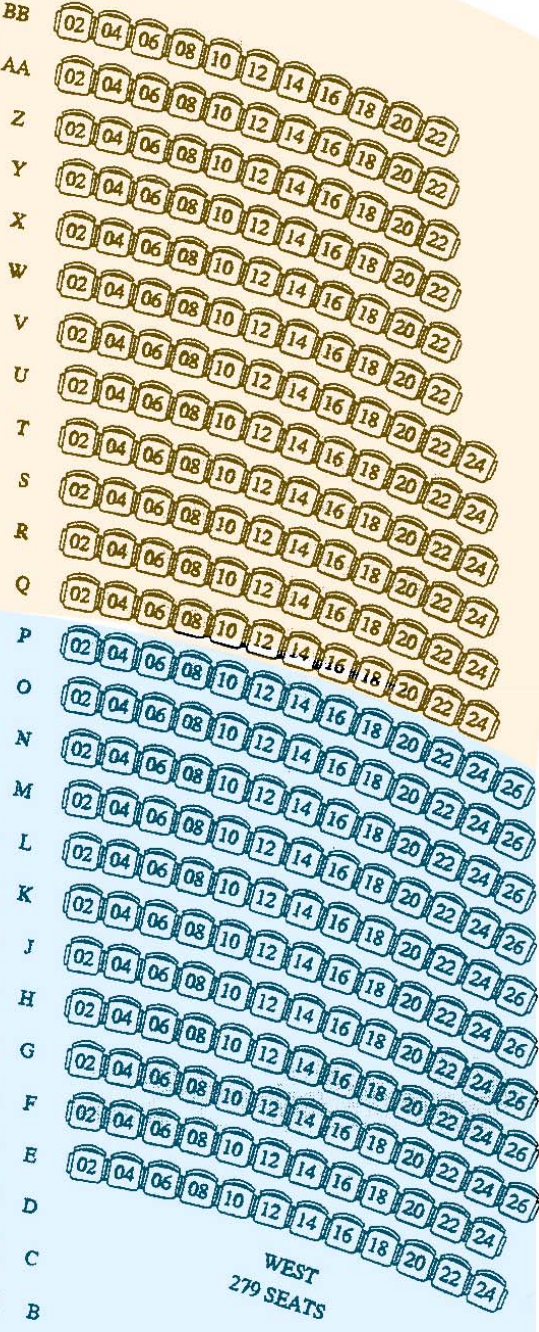

SOUND CONTROL AREA

EAST
304 SEATS

CENTER
335 SEATS

WEST
279 SEATS

MAIN FLOOR
918 TOTAL SEATS

Pre-judging: \$30 Open Seating
 Finals: Reserved Seating

□ \$40 □ \$30

STAGE