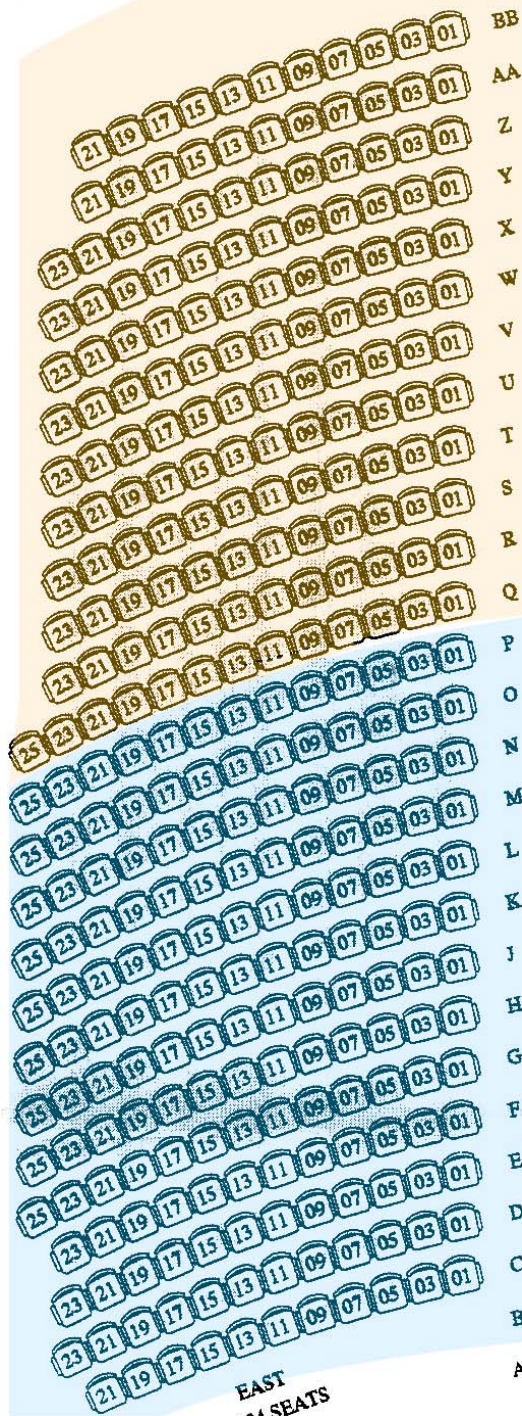

SOUND CONTROL AREA

EAST
304 SEATS

CENTER
335 SEATS

WEST
279 SEATS

MAIN FLOOR
918 TOTAL SEATS

Pre-judging: \$30 Open Seating
 Finals: Reserved Seating

□ \$40 □ \$30

STAGE